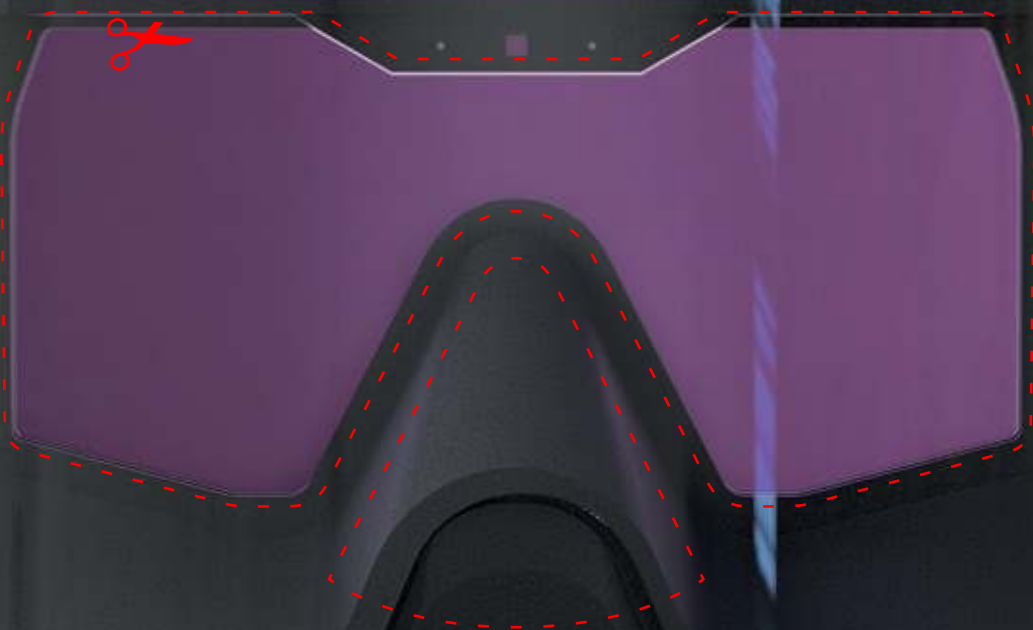

panoramaxx

Maximize your horizon.

optrei®
swiss made

Shade Level
2.5
World Record!

WORLD'S FIRST

Automatically better welding