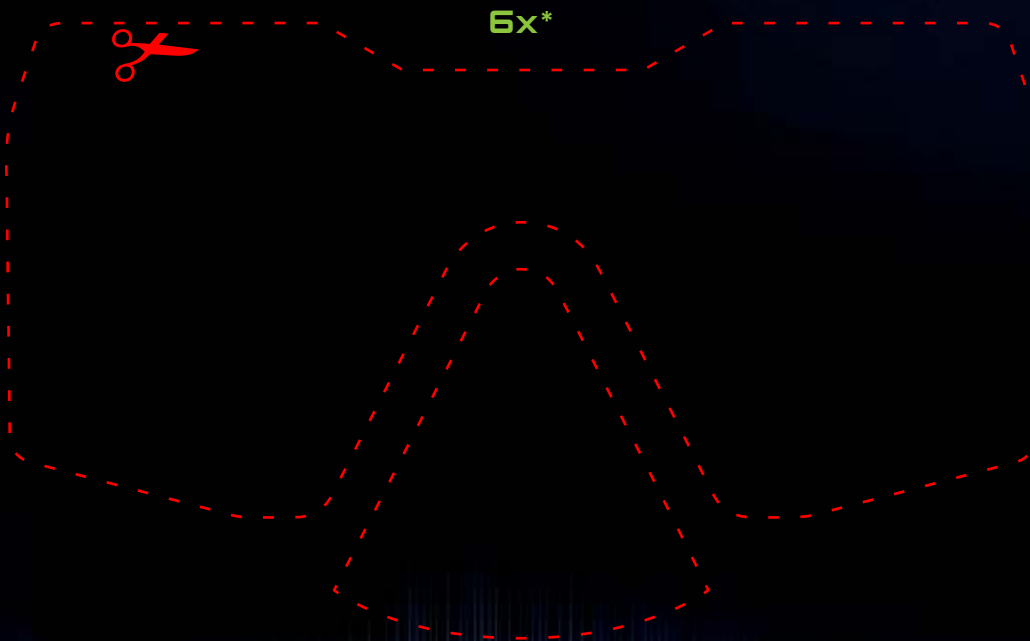

TUNNEL VISION IS HISTORY. OPTREL PANORAMAXX – THE NEW DIMENSION OF VIEWING.

PANORAMA VIEW

The optrel **panoramaxx** offers a 6 times larger field of view compared to standard welding helmets but is still a lightweight at only 550 g.

AUTOPILOT

Fully automated recognition and adjustment from shade level 5 to 12.

TRUE COLOR VIEW

A specially developed UV/IR filter allows the realistic color perception typical of optrel, bringing color to the welder's world.

LIGHT STATE 2.5

The much brighter view of your working environment in light state increases both safety and efficiency in the workplace.

STATE-OF-THE-ART POWER TECHNOLOGY

With its rechargeable power-pack, changing batteries is no longer necessary.

TAKE YOUR VIEW AND EXPERIENCE THE DIFFERENCE
BY YOURSELF!

* comparing fields of view: standard ADF vs. optrel panoramaxx

SO WIDE. SO LIGHT. SO TRUE COLOR.
YOU'VE NEVER SEEN WELDING
THIS WAY BEFORE.